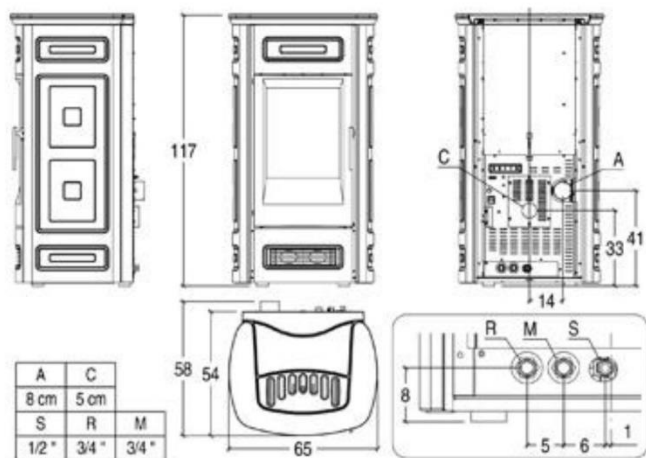

TECHNICAL DATA

	Version 14.0 kW	Version 17.8 kW
• Firebox heat output kW	18.9	22.6
• Room heating capacity (min-max) m ³	5.8 – 17.3	5.8 – 20.7
• Thermal output to water (min – max)	4.9 – 14.0	4.9 – 17.8
• Nominal thermal efficiency %	90 – 91.5	90 – 91.5
• Nominal consumption (min – max)	1.3 – 3.9	1.3 – 4.6
• Electric power consumption (W)	110 – 390	
• Standard flue outlet Ø cm	10	
• Hopper Capacity kg	48	
• Dimensions W x D x H cm	68 x 59 x 126	
• Stove weight kg	232	